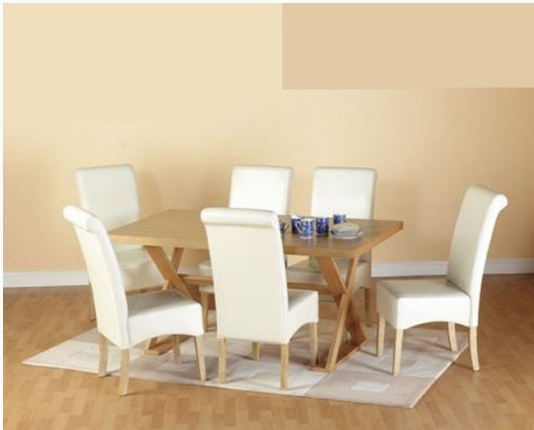

[Dining Room Furniture](#) > [Dining Sets](#) > [6 Seater Oregon Dining Set | 6 Cream Chairs](#) at [mysite4u.co.uk](http://mysite4u.co.uk)

## Product: 6 Seater Oregon Dining Set | 6 Cream Chairs

Model : OragCrm6Set

Manufacturer : Oakleigh Range

Oregon six seater dining set with 6 cream dining chairs is the ideal solution, combining a warm oak finish with a chunky design, to eye catching effect. The set is completed by six comfortable dining chairs with cream leather effect upholstery. Rectangular real oak veneer 6 seater oregon dining table with six cruiform legs shown with G10 cream long back chairs will add an elegant touch to your dining room furniture and this sturdy looking dining table is the ideal place to gather with friends and family and is available in a range of sizes to suit all homes and rooms.

If typical British weather is driving you indoors, why not bring summer inside with you with the picnic style Oregon Dining Set in Red? A classic style is brought right up to date with the addition of six eye-catching cream leather effect chairs.

The Oregon dining set in cream combines a real oak veneer table with four contemporary style chairs with cream leather effect upholstery.

Finish: Oak veneer with cream leather effect chairs.

Sizes:

Table: W160cm x D90cm x H76cm